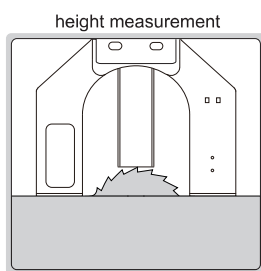

PLASTIC DIGITAL DEPTH GAUGE

1152-70

Unit : mm

- Magnetic bottom
- Resolution: 0.05mm/0.002"
- Buttons: on/off, zero, unit (mm/inch/inch fraction), INC/ABS
- Battery CR2032, automatic power off
- Made of engineering plastic

Code	Range		Accuracy	L	a	h	ØD
	Height	Depth					
1152-70	0-70mm/0-2.75"	0-50mm/0-2"	±0.1mm	110mm	20mm	140mm	4.5mm