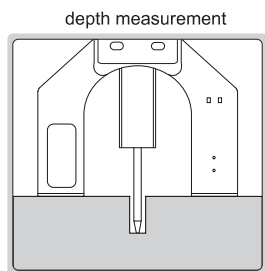

PLASTIC DIGITAL DEPTH GAUGE

1152-70

Unit : mm

- Magnetic bottom
- Resolution: 0.05mm/0.002"
- Buttons: on/off, zero, unit (mm/inch/inch fraction), INC/ABS
- Battery CR2032, automatic power off
- Made of engineering plastic

Code	Range		Accuracy	L	a	h	ØD
	Height	Depth					
1152-70	0-70mm/0-2.75"	0-50mm/0-2"	±0.1mm	110mm	20mm	140mm	4.5mm