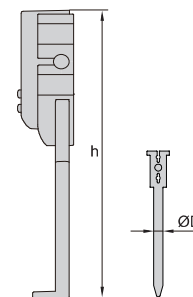

PLASTIC DIGITAL DEPTH GAUGE

1152-70

Unit : mm

- Magnetic bottom
- Resolution: 0.05mm/0.002"
- Buttons: on/off, zero, unit (mm/inch/inch fraction), INC/ABS
- Battery CR2032, automatic power off
- Made of engineering plastic

Code	Range		Accuracy	L	a	h	ØD
	Height	Depth					
1152-70	0-70mm/0-2.75"	0-50mm/0-2"	±0.1mm	110mm	20mm	140mm	4.5mm